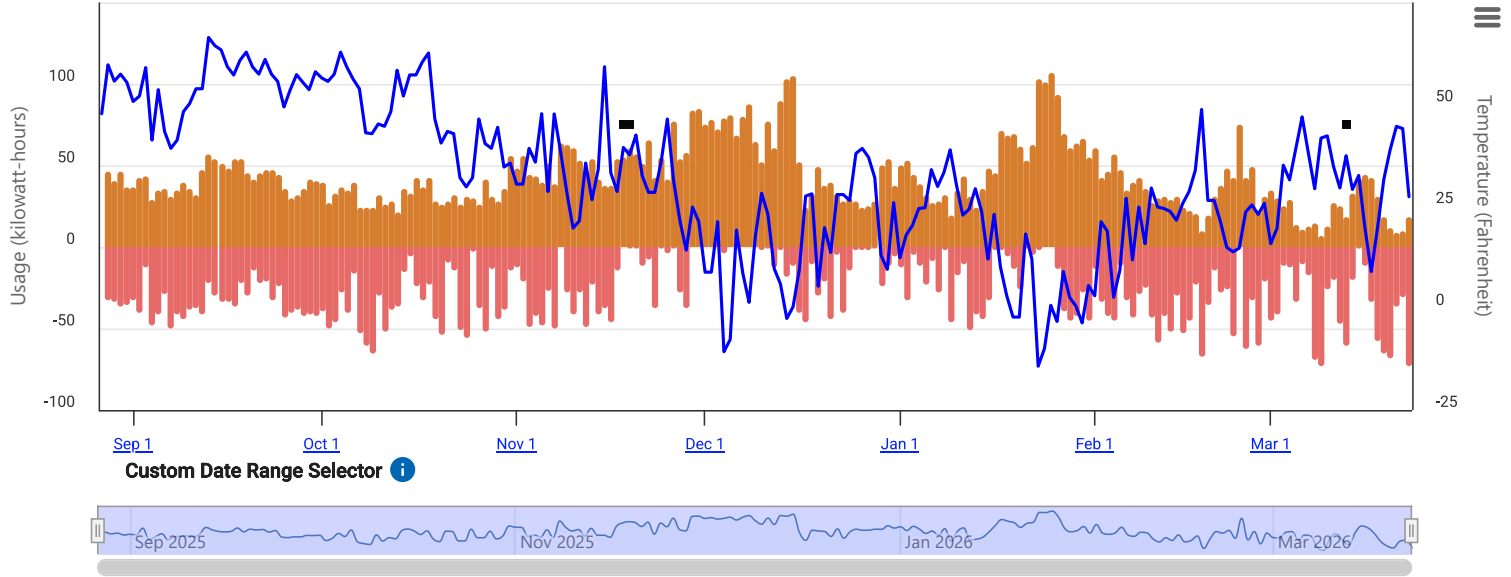

■ Daily usage is only available for a portion of the selected date range.

**Meter:**  
 Display:  Consumption  Generation  Net

**Display:**  High Temp  Low Temp  Average Temp

**Meter:**  
 Display:  Net

**Meter:**  
 Display:  Consumption

**Meter:**  
 Display:  Generation

**Display:**  High Temp  Low Temp  Average Temp