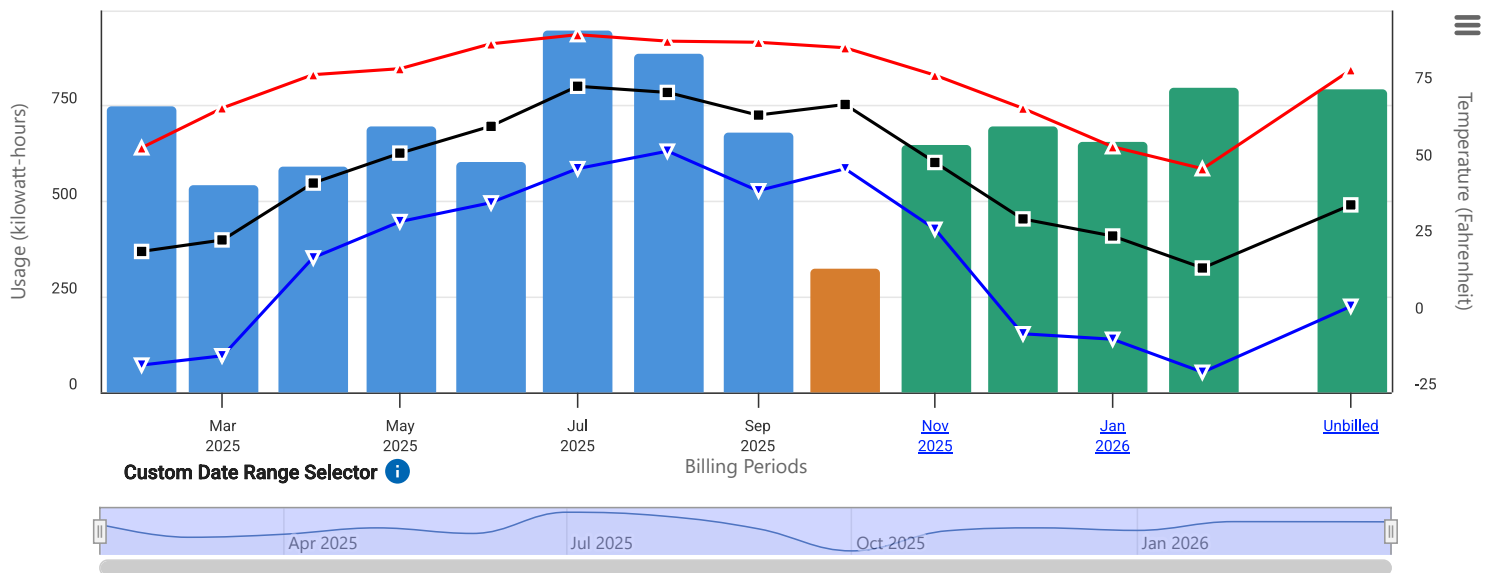

■ Daily usage is only available for a portion of the selected date range.

**Meter:**  
 Display:  Consumption  Generation  Net

**Display:**  High Temp  Low Temp  Average Temp

**Meter:**  
 Display:  Net

**Meter:**  
 Display:  Consumption

**Meter:**  
 Display:  Generation

**Display:**  High Temp  Low Temp  Average Temp